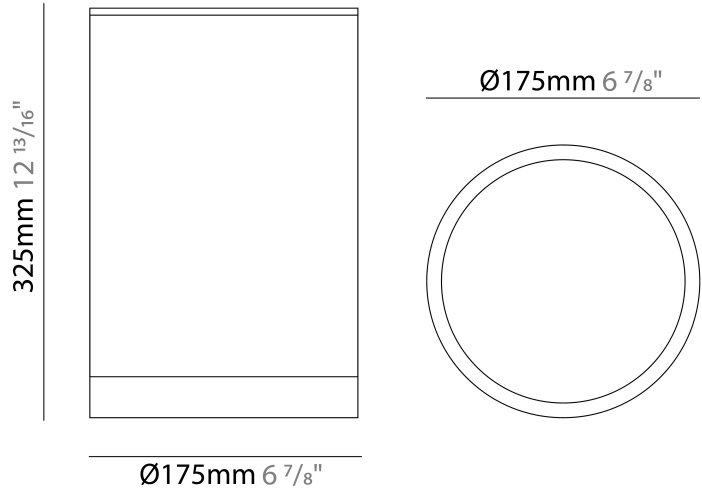

GENERAL

Series: Emme
 Partner: Side
 Division: Exterior
 Installation: Surface
 Product Type: Ceiling Surface
 Mounting Location: Ceiling
 Light Distribution: Direct

PHYSICAL

Aperture Sizes - Downlights: 6"
 Shape: Cylinder
 Diameter (mm): 175
 Diameter (in): 6 7/8"
 Height (mm): 325
 Height (in): 12 13/16"
 Max. Overall Height (mm): 2325
 Max. Overall Height (in): 91 3/16"
 Weight (kg): 4.3
 Weight (lbs): 9.47
 Diffuser: Clear tempered glass
 Fixture Finish: WHI / BLK / GRY
 Fixture Material: Aluminum Die Cast

 4.3kg / 9.47 lbs

E10C0024-

PROJECT

TYPE

SPECIFIER

QUANTITY

DATE

PROJECT	_____
TYPE	_____
SPECIFIER	_____
QUANTITY	_____
DATE	_____

GENERAL

Series: Emme
 Partner: Side
 Division: Exterior
 Installation: Suspension
 Product Type: Pendant
 Mounting Location: Ceiling
 Light Distribution: Direct

PHYSICAL

Shape: Cylinder
 Diameter (mm): 175
 Diameter (in): 6 7/8
 Height (mm): 325
 Height (in): 12 13/16
 Max. Overall Height (mm): 2325
 Max. Overall Height (in): 91 9/16
 Weight (kg): 4.3
 Weight (lbs): 9.47
 Diffuser: Clear tempered glass
 Fixture Finish: WHI / BLK / GRY
 Fixture Material: Aluminum Die Cast