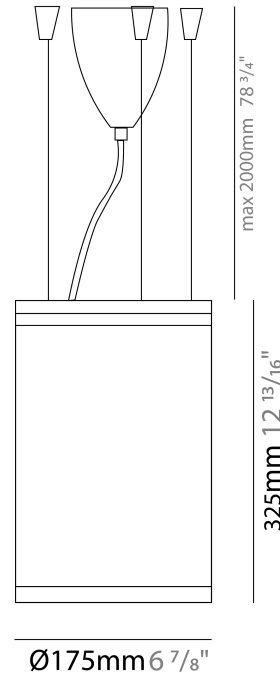

GENERAL

Series: Emme
 Partner: Side
 Division: Exterior
 Installation: Surface
 Product Type: Ceiling Surface
 Mounting Location: Ceiling
 Light Distribution: Direct

PHYSICAL

Aperture Sizes - Downlights: 6"
 Shape: Cylinder
 Diameter (mm): 175
 Diameter (in): 6 7/8"
 Height (mm): 325
 Height (in): 12 13/16"
 Max. Overall Height (mm): 2325
 Max. Overall Height (in): 91 3/16"
 Weight (kg): 4.3
 Weight (lbs): 9.47
 Diffuser: Clear tempered glass
 Fixture Finish: WHI / BLK / GRY
 Fixture Material: Aluminum Die Cast

 4.3kg / 9.47 lbs

E10C0024-

PROJECT

TYPE

SPECIFIER

QUANTITY

DATE

PROJECT	_____
TYPE	_____
SPECIFIER	_____
QUANTITY	_____
DATE	_____

GENERAL

Series: Emme
 Partner: Side
 Division: Exterior
 Installation: Suspension
 Product Type: Pendant
 Mounting Location: Ceiling
 Light Distribution: Direct

PHYSICAL

Shape: Cylinder
 Diameter (mm): 175
 Diameter (in): 6 7/8
 Height (mm): 325
 Height (in): 12 13/16
 Max. Overall Height (mm): 2325
 Max. Overall Height (in): 91 9/16
 Weight (kg): 4.3
 Weight (lbs): 9.47
 Diffuser: Clear tempered glass
 Fixture Finish: WHI / BLK / GRY
 Fixture Material: Aluminum Die Cast

LED

Color Temperature (°K): 3000 / 4000
 Max. Delivered Lumen (lm): 4406 / 4748
 CRI: >90 CRI
 Lamp Life (hrs): 50000

OPTICAL

Optic°: 15 / 25 / 40

RATINGS AND CERTIFICATIONS

Certified By: Certified for North American Standards
 IP rating: IP65
 IK Rating: IK06
 Upon Request: Dark Sky Certification