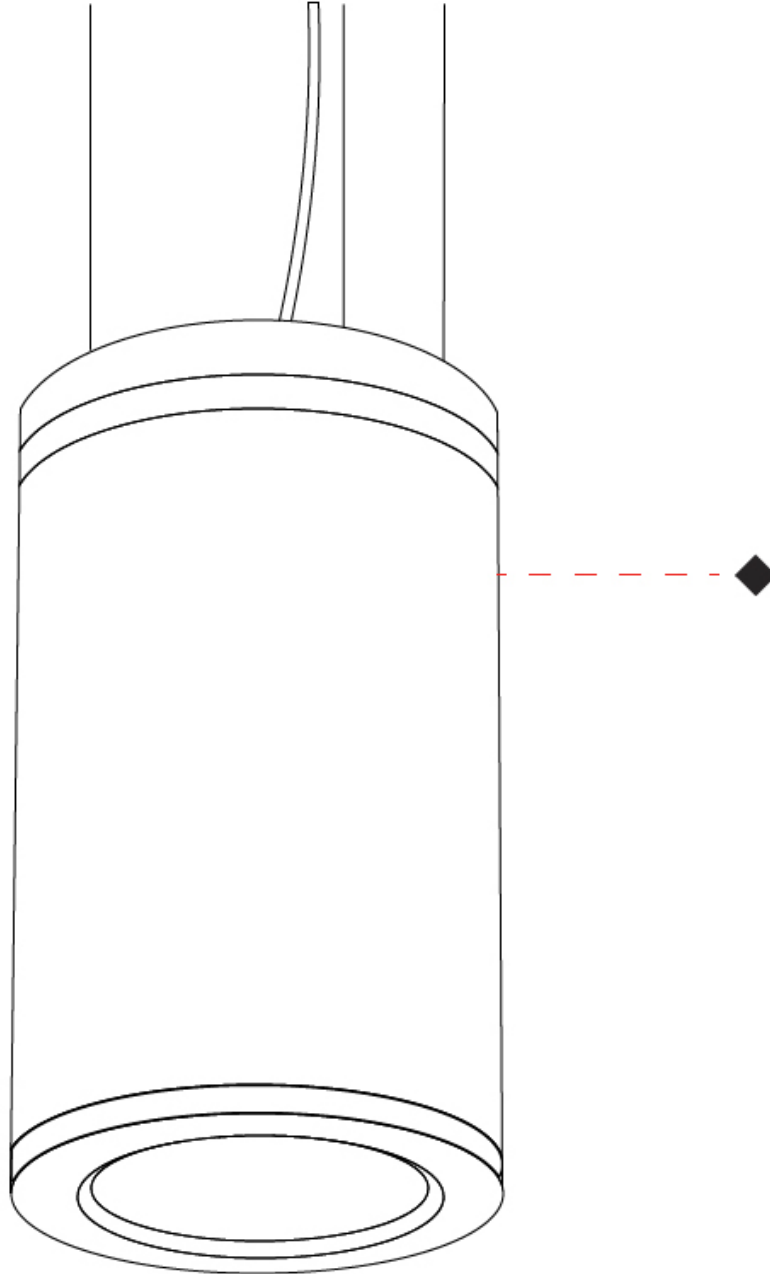

EMME SUSPENSION

E10S0000-

PROJECT	_____
TYPE	_____
SPECIFIER	_____
QUANTITY	_____
DATE	_____

E